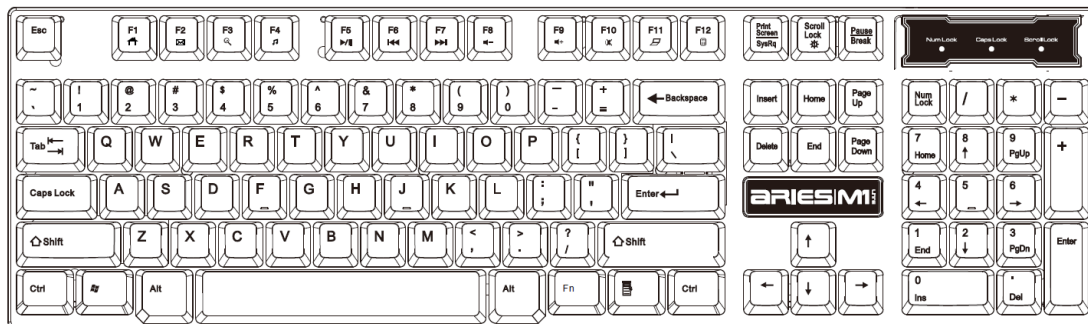

《English》

Thank you for purchasing the KWG™ ARIES M1 LITE COMBO. The KWG ARIES M1 LITE gaming keyboard has a comfortable design and spill resistant structure. The KWG™ optical gaming mouse employs premium micro-processor complemented by 3,600 DPI precision-perfect optical sensor. As for KWG™ headset, the 40mm unit driver allows the gamers to catch every details of sound effect during game play.

System Requirements

- Windows ® XP/ Vista / 7 / 8 / 10
- PC with USB ports

Package Contents

- KWG™ ARIES M1 LITE Gaming Keyboard
- KWG™ Optical Gaming Mouse
- KWG™ Gaming Headset
- KWG™ Gaming Mouse Mat

Introduction to ARIES M1 LITE Keyboard Configuration