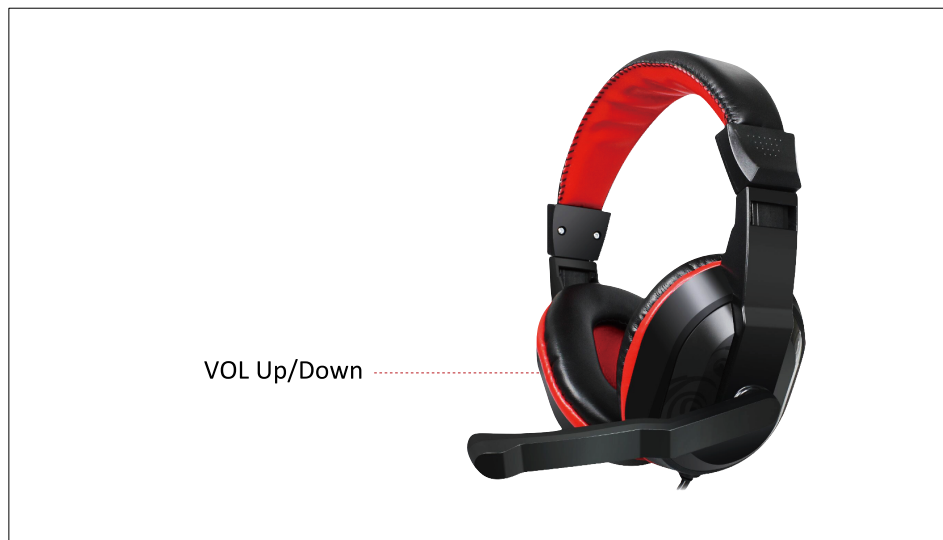

Headset Default Settings

Registering Your KWG™ ARIES M1 LITE COMBO 4-in-1 COMBO

Please visit www.kworldgaming.com for online product registration.

WEEE Directive & Product Disposal

At the end of its serviceable life, this product should not be treated as household or general waste. It should be handed over to the applicable collection point for recycling of electrical and electronics equipment, or returned to the supplier for disposal.