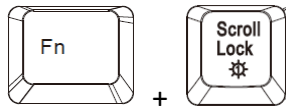

B. Lighting mode: There are two lighting modes, Press **[Fn + Scroll Lock]** to switch to multi-color static mode.

Mouse Default Settings