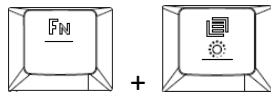

B. Shortcut keys for switching lighting effects.