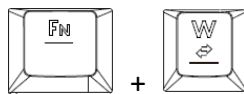

E. Swap between WASD and arrow key modes: Press [Fn + W] once to enable swap mode. Press again to disable