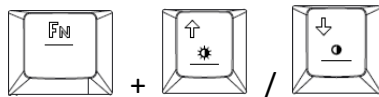

D. Keyboard backlight brightness level adjustment: [Fn + ↑] increases brightness, [Fn + ↓] decreases brightness. There are 7 phases for brightness level adjustment; OFF / 20% / 30% / 40% / 60% / 80% / 100%