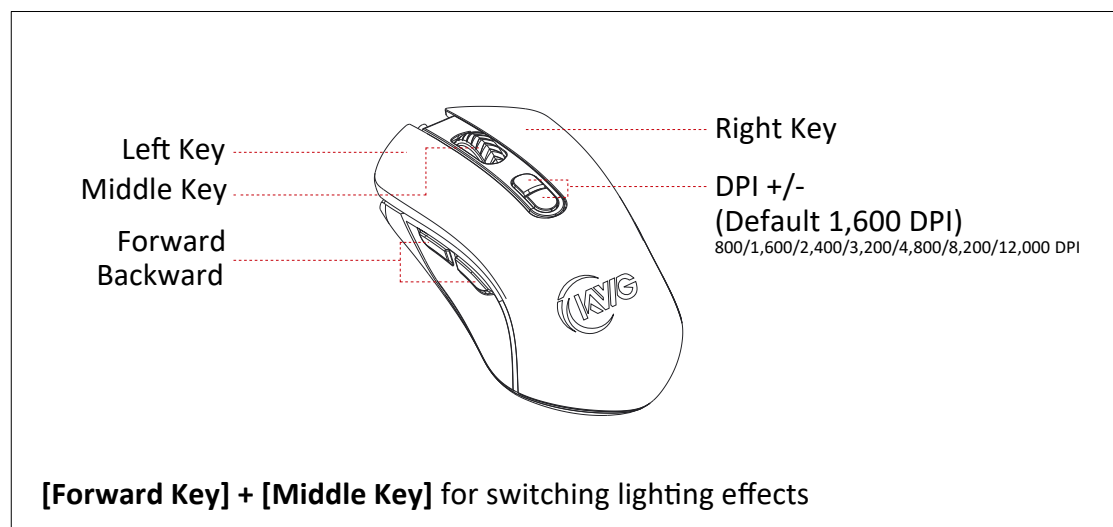

《English》

Thank you for choosing ORION P1 optical gaming mouse by KWG™. The KWG™ ORION P1 optical gaming mouse employs premium micro-processor complemented by 12,000 DPI precision-perfect optical sensor.

System Requirements

- Windows ® XP/ Vista / 7 / 8 / 10
- PC with USB ports

Package Contents

- KWG™ ORION P1 Optical Gaming Mouse

Hardware Installation

1. Plug the KWG™ ORION P1 into your PCs via USB Port.
2. The “found new hardware” notice will appear, please following instruction to complete hardware installation.

ORION P1 Default Settings

Registering Your KWG™ ORION P1 Optical Gaming Mouse

Please visit www.kworldgaming.com for online product registration.

WEEE Directive & Product Disposal

At the end of its serviceable life, this product should not be treated as household or general waste. It should be handed over to the applicable collection point for recycling of electrical and electronics equipment, or returned to the supplier for disposal.